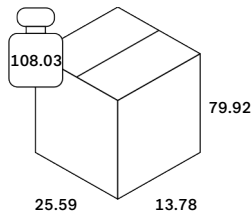

Finishing

Whole Surface	
Type	Oil
Color	Oak Natural
Swatch	MAR-105910

Dimensions

General Dimensions	
Width (in)	23.5
Depth (in)	12
Height (in)	78.5
Net weight (lbs)	83.78

Pirouette rack - oak - 4 drawers 60/30/200

45016

Packaging

Packaging General		Packaging Material Details				
Packaging with outer crate	No	Material	Weight (gram)	Percentage	Recycled	Recyclable
Packaging with inner pallet	No	LDPE	144	1%	No	Yes
Carton box density (burst strength)		CARTON/PAPER	13,856	99%	No	Yes

Packaging Details

Pack length (in)	25.59	Vol (ft3)	16.31
Pack width (in)	13.78	GW (lbs)	108.03
Pack thickness (in)	79.92	EAN	5404023611253

Material

Item Part	Material	Category	%
All Wooden Part	Oak	Solid laminated wood	0
Total			0

Functionality

Attribute	Value
Shelves maximum load	11.03 lbs
Drawer maximum load	11.03 lbs
Drawer inner depth	10.24 inch
Drawer inner width	Left = 4, Right = 9.5 inch
Drawer inner height	3.39 inch
Max. load furniture	288.81 lbs