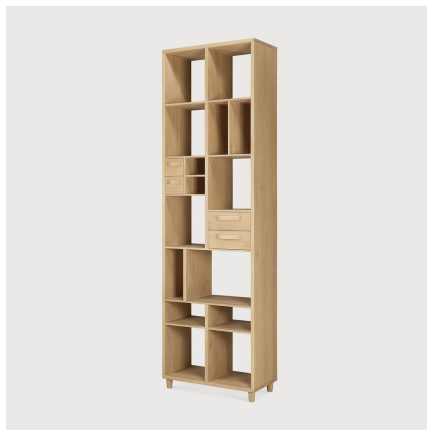

Pirouette rack - oak - 4 drawers

60/30/200

45016

Description

Playful yet somber, the 60s-inspired Pirouette bookrack is a functional storage space that doubles as a statement piece.

About Ethnicraft

Authentic craftsmanship is a cornerstone of who we are and what we do at Ethnicraft. Originating with a specialty in solid wood furniture, we are passionate about connecting the dots between great design and artisan skill using warm and natural materials.

[Assembly Instructions - Anti-Tipping](#)

[Care Instruction - Oiled Oak](#)

[Line Drawing](#)

Collection	Pirouette
Category	Storage / Racks
Environment	Indoor
Intrastat code	9403608093
Main material	Oak
Material origin	France
Wood species	Quercus robur

Finishing

Whole Surface	
Type	Oil
Color	Oak Natural
Swatch	MAR-105910

Dimensions

General Dimensions	
Width (in)	23.5
Depth (in)	12
Height (in)	78.5
Net weight (lbs)	83.78

Pirouette rack - oak - 4 drawers 60/30/200