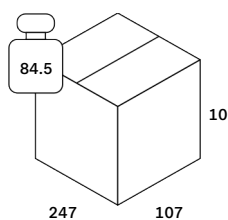

Finishing

Whole Surface	
Type	Water-based varnish
Colour	Off White

Dimensions

General Dimensions	
Width (cm)	240
Depth (cm)	100
Height (cm)	76
Net weight (kg)	116.1

Elements dining table - varnished Microcement - Off White - oblong 240/100/76

26427

Packaging

Packaging General	
Packaging with outer crate	No
Packaging with inner pallet	Box #2 & #3 only
Carton box density (burst strength)	250 lbs per square inch

Packaging Material Details				
Material	Weight (gram)	Percentage	Recycled	Recyclable

Packaging Details

Pack number	1		
Pack length (cm)	247	Vol (m3)	0.26429
Pack width (cm)	107	GW (kg)	84.5
Pack thickness (cm)	10	EAN	5404023628381

Pack number	2		
Pack length (cm)	55	Vol (m3)	0.21175
Pack width (cm)	50	GW (kg)	19.55
Pack thickness (cm)	77	EAN	5404023630759

Pack number	3		
Pack length (cm)	55	Vol (m3)	0.21175
Pack width (cm)	50	GW (kg)	19.55
Pack thickness (cm)	77	EAN	5404023630766

Elements dining table - varnished Microcement - Off White - oblong 240/100/76