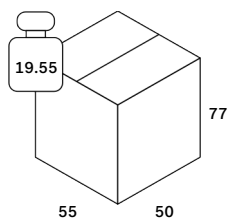

Finishing

Whole Surface	
Type	Water-based varnish
Colour	Off White

Dimensions

General Dimensions	
Width (cm)	240
Depth (cm)	100
Height (cm)	76
Net weight (kg)	116.1

Elements dining table - varnished Microcement - Off White - oblong 240/100/76

26427

Packaging

Packaging General	
Packaging with outer crate	No
Packaging with inner pallet	Box #2 & #3 only
Carton box density (burst strength)	250 lbs per square inch

Packaging Material Details				
Material	Weight (gram)	Percentage	Recycled	Recyclable

Packaging Details

Pack number	1		
Pack length (cm)	247	Vol (m3)	0.26429
Pack width (cm)	107	GW (kg)	84.5
Pack thickness (cm)	10	EAN	5404023628381

Pack number	2		
Pack length (cm)	55	Vol (m3)	0.21175
Pack width (cm)	50	GW (kg)	19.55
Pack thickness (cm)	77	EAN	5404023630759

Pack number	3		
Pack length (cm)	55	Vol (m3)	0.21175
Pack width (cm)	50	GW (kg)	19.55
Pack thickness (cm)	77	EAN	5404023630766

Elements dining table - varnished Microcement - Off White - oblong 240/100/76