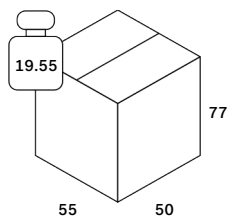

Finishing

Whole Surface	
Type	Water-based varnish
Colour	Off White

Dimensions

General Dimensions	
Width (cm)	240
Depth (cm)	100
Height (cm)	76
Net weight (kg)	116.1

Elements dining table - varnished Microcement - Off White - oblong 240/100/76

26427

Packaging

Packaging General	
Packaging with outer crate	No
Packaging with inner pallet	Box #2 & #3 only
Carton box density (burst strength)	250 lbs per square inch

Packaging Material Details				
Material	Weight (gram)	Percentage	Recycled	Recyclable

Packaging Details

Pack number	1		
Pack length (cm)	247	Vol (m3)	0.26429
Pack width (cm)	107	GW (kg)	84.5
Pack thickness (cm)	10	EAN	5404023628381

Pack number	2		
Pack length (cm)	55	Vol (m3)	0.21175
Pack width (cm)	50	GW (kg)	19.55
Pack thickness (cm)	77	EAN	5404023630759

Pack number	3		
Pack length (cm)	55	Vol (m3)	0.21175
Pack width (cm)	50	GW (kg)	19.55
Pack thickness (cm)	77	EAN	5404023630766

Elements dining table - varnished Microcement - Off White - oblong 240/100/76