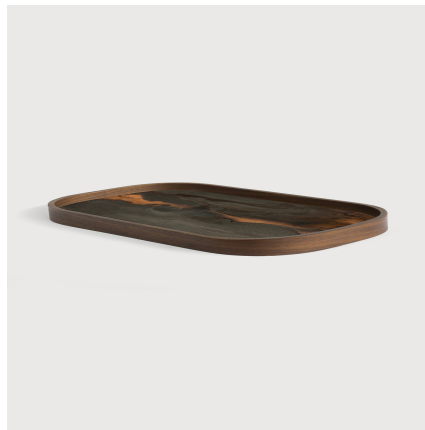

Organic valet tray - glass - Bronze - rectangular - XL 53/31/3

20548

Description

A subdued colour palette meets captivating motifs inspired by nature and travel. This Organic glass valet tray experiments with the balance between rich patterns offset with muted tones, revealing the beauty behind the deceptively ordinary subjects from which inspiration is drawn. In doing so, this collection captures the essence of timelessness.

Collection	Organic
Category	Trays / Tray Valet
Environment	Indoor
Intrastat code	4419201000
Main material	Glass

Designer Dawn Sweitzer

An overflow of creative energy and a profound interest into the world of craftsmanship is what jump-started Dawn Sweitzer's journey as an artist. Her works are expressions based on travel, enriching cultures, textures within the landscape, photography, food and fashion. There is no fixed formula to how designs are conceived, they blend ideas, they reference vintage with modern. Within her beautiful North Carolina studio, Dawn works, plays and discovers in a variety of media: paint, woven textile, mirror and glass, home accessories and decorations

Care Instruction - Trays & Tray Tables

Line Drawing

Finishing

Rim	
Type	Polyurethane varnish
Color	Teak Brown
Swatch	MAR-101022
Bottom Panel	
Type	Water-based varnish
Color	Plywood Black

Dimensions

General Dimensions	
Width (cm)	53
Depth (cm)	31
Height (cm)	3
Net weight (kg)	1.8