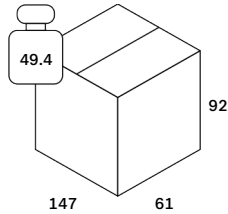

Dimensions

General Dimensions	
Width (cm)	137
Depth (cm)	52
Height (cm)	78
Net weight (kg)	34.7

Roller Max desk - varnished mahogany - dark brown - pebble shape 137/52/78

35027

Packaging

Packaging General	
Packaging with inner pallet	Yes
Packaging with outer crate	No
Carton box density (burst strength)	275 lbs per square inch

Packaging Material Details				
Material	Weight (gram)	Percentage	Recycled	Recyclable
PE	594	4%	No	Yes
LDPE	496	3%	No	Yes
WOOD	5,780	39%	No	Yes
CARTON/PAPER	7,830	54%	No	Yes

Packaging Details

Pack length (cm)	147	Vol (m3)	0.824964
Pack width (cm)	61	GW (kg)	49.4
Pack thickness (cm)	92	EAN	5404023622778