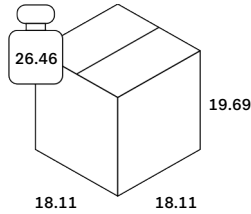

[Assembly Instructions - Leveler Adjustment](#)

[Care Instruction - Varnished Wood](#)

[Line Drawing](#)

Finishing

Whole Surface	
Type	Oil
Color	Oak Natural
Swatch	MAR-105910

Dimensions

General Dimensions	
Width (in)	15.5
Depth (in)	15.5
Height (in)	16.5
Net weight (lbs)	19.85

Collection	Roller Max
Category	Occasional Tables / Side Tables
Environment	Indoor
Intrastat code	9403608093
Main material	Oak
Material origin	France
Wood species	Quercus robur

Roller Max side table - oak - round - removable cover 40/40/42

50047

Packaging

Packaging General	
Packaging with outer crate	No
Packaging with inner pallet	Yes
Carton box density (burst strength)	275 lbs per square inch

Packaging Material Details				
Material	Weight (gram)	Percentage	Recycled	Recyclable
PE	65	2%	No	Yes
LDPE	76	3%	No	Yes
WOOD	1,150	38%	No	Yes
CARTON/PAPER	1,709	57%	No	Yes

Packaging Details

Pack length (in)	18.11	Vol (ft3)	3.74
Pack width (in)	18.11	GW (lbs)	26.46
Pack thickness (in)	19.69	EAN	5404023627711

Roller Max side table - oak - round - removable cover 40/40/42

50047