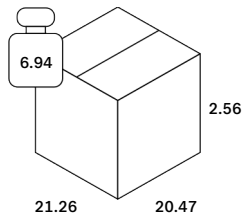

## Dimensions

General Dimensions	
Width (in)	<b>19</b>
Depth (in)	<b>19</b>
Height (in)	<b>1.5</b>
Net weight (lbs)	<b>4.3</b>

# Layered Dots tray - glass - Pinot - round - S 48/48/4

20437

## Packaging

Packaging General	
Packaging with outer crate	No
Packaging with inner pallet	No
Carton box density (burst strength)	275

Packaging Material Details				
Material	Weight (gram)	Percentage	Recycled	Recyclable
CARTON/PAPER	1,600	100%	No	Yes

## Packaging Details

Pack number	0		
Pack length (in)	22.05	Vol (ft3)	0.83
Pack width (in)	21.65	GW (lbs)	39.13
Pack thickness (in)	14.96	EAN	

Pack number	1		
Pack length (in)	21.26	Vol (ft3)	0.64
Pack width (in)	20.47	GW (lbs)	6.94
Pack thickness (in)	2.56	EAN	5404023601902