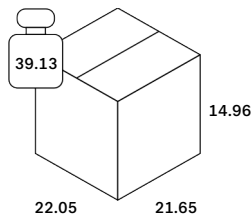

## Dimensions

General Dimensions	
Width (in)	<b>19</b>
Depth (in)	<b>19</b>
Height (in)	<b>1.5</b>
Net weight (lbs)	<b>4.3</b>

# Layered Dots tray - glass - Pinot - round - S 48/48/4

20437

## Packaging Details

Pack number	0		
Pack length (in)	22.05	Vol (ft3)	0.83
Pack width (in)	21.65	GW (lbs)	39.13
Pack thickness (in)	14.96	EAN	

Pack number	1		
Pack length (in)	21.26	Vol (ft3)	0.64
Pack width (in)	20.47	GW (lbs)	6.94
Pack thickness (in)	2.56	EAN	5404023601902