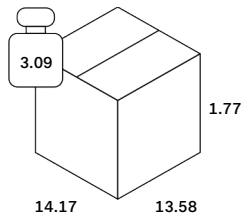

Dimensions

General Dimensions	
Width (in)	12
Depth (in)	12
Height (in)	1
Net weight (lbs)	1.77

Organic valet tray - glass - Bronze - round - L 30/30/3

20468

Packaging

Packaging General	
Packaging with outer crate	No
Packaging with inner pallet	No
Carton box density (burst strength)	275

Packaging Material Details				
Material	Weight (gram)	Percentage	Recycled	Recyclable
CARTON/PAPER	800	100%	No	Yes

Packaging Details

Pack number	0		
Pack length (in)	14.76	Vol (ft3)	0.25
Pack width (in)	14.76	GW (lbs)	17.64
Pack thickness (in)	9.84	EAN	

Pack number	1		
Pack length (in)	14.17	Vol (ft3)	0.2
Pack width (in)	13.58	GW (lbs)	3.09
Pack thickness (in)	1.77	EAN	5404023613097

Organic valet tray - glass - Bronze - round - L 30/30/3

20468

Test, Label and Certificates