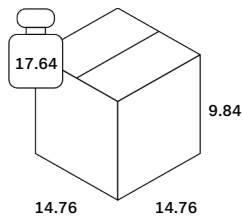

Dimensions

General Dimensions	
Width (in)	12
Depth (in)	12
Height (in)	1
Net weight (lbs)	1.77

Organic valet tray - glass - Bronze - round - L 30/30/3

20468

Packaging

Packaging General	
Packaging with outer crate	No
Packaging with inner pallet	No
Carton box density (burst strength)	275

Packaging Material Details				
Material	Weight (gram)	Percentage	Recycled	Recyclable
CARTON/PAPER	800	100%	No	Yes

Packaging Details

Pack number	0		
Pack length (in)	14.76	Vol (ft3)	0.25
Pack width (in)	14.76	GW (lbs)	17.64
Pack thickness (in)	9.84	EAN	

Pack number	1		
Pack length (in)	14.17	Vol (ft3)	0.2
Pack width (in)	13.58	GW (lbs)	3.09
Pack thickness (in)	1.77	EAN	5404023613097

Organic valet tray - glass - Bronze - round - L 30/30/3

20468

Test, Label and Certificates