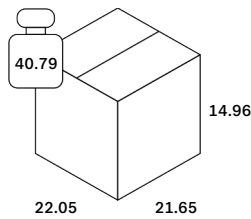

## Dimensions

General Dimensions	
Width (in)	<b>19</b>
Depth (in)	<b>19</b>
Height (in)	<b>1.5</b>
Net weight (lbs)	<b>4.63</b>

# Slice tray - mirror - light aged - round - S 48/48/4

20402

## Packaging

Packaging General	
Packaging with outer crate	No
Packaging with inner pallet	No
Carton box density (burst strength)	275

Packaging Material Details				
Material	Weight (gram)	Percentage	Recycled	Recyclable
CARTON/PAPER	1,600	100%	No	Yes

## Packaging Details

Pack number	0		
Pack length (in)	22.05	Vol (ft3)	0.83
Pack width (in)	21.65	GW (lbs)	40.79
Pack thickness (in)	14.96	EAN	

Pack number	1		
Pack length (in)	21.26	Vol (ft3)	0.64
Pack width (in)	20.47	GW (lbs)	7.28
Pack thickness (in)	2.56	EAN	5404023601148