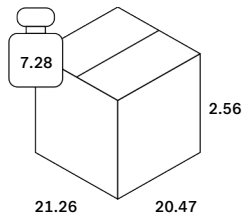

## Dimensions

General Dimensions	
Width (in)	<b>19</b>
Depth (in)	<b>19</b>
Height (in)	<b>1.5</b>
Net weight (lbs)	<b>4.63</b>

## Packaging

Packaging General	
Packaging with outer crate	No
Packaging with inner pallet	No
Carton box density (burst strength)	275

Packaging Material Details				
Material	Weight (gram)	Percentage	Recycled	Recyclable
CARTON/PAPER	1,600	100%	No	Yes

## Packaging Details

Pack number	0		
Pack length (in)	22.05	Vol (ft3)	0.83
Pack width (in)	21.65	GW (lbs)	40.79
Pack thickness (in)	14.96	EAN	

Pack number	1		
Pack length (in)	21.26	Vol (ft3)	0.64
Pack width (in)	20.47	GW (lbs)	7.28
Pack thickness (in)	2.56	EAN	5404023601148