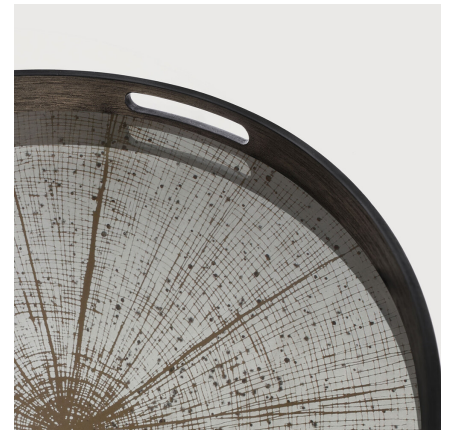

20402

Description

A subdued color palette meets captivating motifs inspired by nature and travel. This Slice mirror tray experiments with the balance between rich patterns offset with muted tones, revealing the beauty behind the deceptively ordinary subjects from which inspiration is drawn. In doing so, this collection captures the essence of timelessness.

Designer Dawn Sweitzer

An overflow of creative energy and a profound interest into the world of craftsmanship is what jump-started Dawn Sweitzer's journey as an artist. Her works are expressions based on travel, enriching cultures, textures within the landscape, photography, food and fashion. There is no fixed formula to how designs are conceived, they blend ideas, they reference vintage with modern. Within her beautiful North Carolina studio, Dawn works, plays and discovers in a variety of media: paint, woven textile, mirror and glass, home accessories and decorations

[Assembly Instructions](#)

[Care Instruction - Trays & Tray Tables](#)

[Line Drawing](#)

Collection	Classics
Category	Trays / Tray Small
Environment	Indoor
Intrastat code	4419209000
Main material	Mirror
Material origin	Indonesia

Finishing

Rim	
Type	Water-based varnish
Color	Plywood Dark Brown
Bottom Panel	
Type	Water-based varnish
Color	Plywood Black

Dimensions

General Dimensions	
Width (in)	19
Depth (in)	19
Height (in)	1.5
Net weight (lbs)	4.63