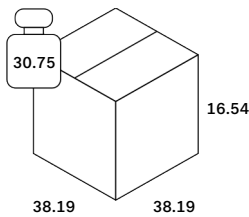

## Dimensions

General Dimensions	
Width (in)	36.5
Depth (in)	36.5
Height (in)	15
Net weight (lbs)	22.27

# Tray coffee table - varnished wood - black - round - XL - tray not included 93/93/38

20328

## Packaging Details

Pack length (in)	38.19	Vol (ft3)	13.96
Pack width (in)	38.19	GW (lbs)	30.75
Pack thickness (in)	16.54	EAN	5404023601209