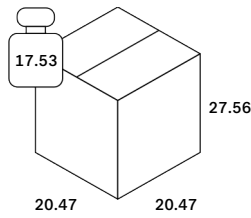

- Assembly Instructions
- Care Instruction - Trays & Tray Tables
- Line Drawing

Finishing

All Metal Part	
Type	Powder coating
Color	Metal Black
Top Panel	
Type	Water-based varnish
Color	Plywood Black

Dimensions

General Dimensions	
Width (in)	19.5
Depth (in)	19.5
Height (in)	26
Net weight (lbs)	12.13

Tray side table - varnished wood - black - round - S - tray not included 49/49/66

20704

Packaging

Packaging General	
Packaging with outer crate	No
Packaging with inner pallet	No
Carton box density (burst strength)	275

Packaging Material Details				
Material	Weight (gram)	Percentage	Recycled	Recyclable
WOOD	206	8%	No	Yes
CARTON/PAPER	2,244	92%	No	Yes

Packaging Details

Pack length (in)	20.47	Vol (ft3)	6.68
Pack width (in)	20.47	GW (lbs)	17.53
Pack thickness (in)	27.56	EAN	5404023601445

20704

Dimensions

Attribute	Value
Top panel thickness	0.36 inch
Free height under furniture	25.01 inch

Functionality

Attribute	Value
Max. load furniture	11.03 lbs

Other

Attribute	Value
Construction	No assembly required
Uniqueness	Due to the hand-created nature of our products, each item will vary slightly. We consider this as a sign of uniqueness.