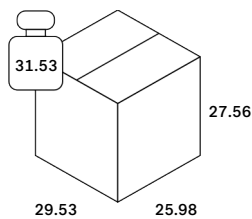

- Assembly Instructions
- Care Instruction - Trays & Tray Tables
- Line Drawing

Finishing

All Metal Part	
Type	Powder coating
Color	Metal Black
Top Panel	
Type	Water-based varnish
Color	Plywood Black

Dimensions

General Dimensions	
Width (in)	19.5/24.5
Depth (in)	19.5/24.5
Height (in)	26/22.5
Net weight (lbs)	24.48

Tray side table set - varnished wood - black - round - S/L - trays not included 62/62/57

20721

Packaging

Packaging Details

Pack length (in)	29.53	Vol (ft3)	12.24
Pack width (in)	25.98	GW (lbs)	31.53
Pack thickness (in)	27.56	EAN	5404023601469

Tray side table set - varnished wood - black - round - S/L - trays not included 62/62/57