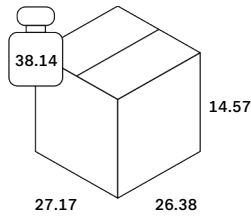

## Dimensions

General Dimensions	
Width (in)	<b>24</b>
Depth (in)	<b>24</b>
Height (in)	<b>1.5</b>
Net weight (lbs)	<b>2.87</b>

## Packaging Details

Pack number	0	Vol (ft3)	1.21
Pack length (in)	27.17	GW (lbs)	38.14
Pack width (in)	26.38		
Pack thickness (in)	14.57		

Pack number	1	Vol (ft3)	0.99
Pack length (in)	26.38	GW (lbs)	6.39
Pack width (in)	25.39	EAN	5404023601162
Pack thickness (in)	2.56		