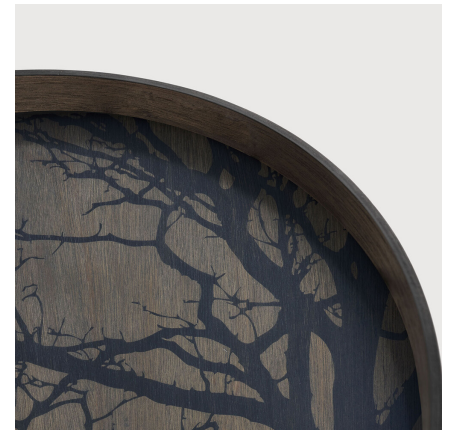

20404

Description

A subdued color palette meets captivating motifs inspired by nature and travel. This Black Tree wooden tray experiments with the balance between rich patterns offset with muted tones, revealing the beauty behind the deceptively ordinary subjects from which inspiration is drawn. In doing so, this collection captures the essence of timelessness.

Designer Dawn Sweitzer

An overflow of creative energy and a profound interest into the world of craftsmanship is what jump-started Dawn Sweitzer's journey as an artist. Her works are expressions based on travel, enriching cultures, textures within the landscape, photography, food and fashion. There is no fixed formula to how designs are conceived, they blend ideas, they reference vintage with modern. Within her beautiful North Carolina studio, Dawn works, plays and discovers in a variety of media: paint, woven textile, mirror and glass, home accessories and decorations

[Assembly Instructions](#)

[Care Instruction - Trays & Tray Tables](#)

[Line Drawing](#)

Collection	Classics
Category	Trays / Tray Large
Environment	Indoor
Intrastat code	4419209000
Main material	Plywood
Material origin	Indonesia

Finishing

Rim	
Type	Water-based varnish
Color	Plywood Weathered Brown
Bottom Panel	
Type	Water-based varnish
Color	Plywood Black

Dimensions

General Dimensions	
Width (in)	24
Depth (in)	24
Height (in)	1.5
Net weight (lbs)	2.87