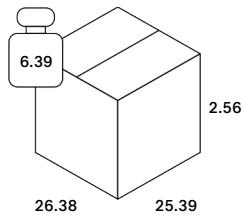

## Dimensions

General Dimensions	
Width (in)	<b>24</b>
Depth (in)	<b>24</b>
Height (in)	<b>1.5</b>
Net weight (lbs)	<b>2.87</b>

## Packaging Details

Pack number	0	Vol (ft3)	1.21
Pack length (in)	27.17	GW (lbs)	38.14
Pack width (in)	26.38		
Pack thickness (in)	14.57		

Pack number	1	Vol (ft3)	0.99
Pack length (in)	26.38	GW (lbs)	6.39
Pack width (in)	25.39	EAN	5404023601162
Pack thickness (in)	2.56		