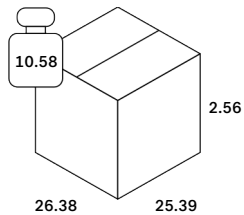

Rim	
Type	Water-based varnish
Color	Plywood Dark Brown
Bottom Panel	
Type	Water-based varnish
Color	Plywood Black

Dimensions

General Dimensions	
Width (in)	24
Depth (in)	24
Height (in)	1.5
Net weight (lbs)	7.06

Wabi Sabi tray - glass - Slate - round - L 61/61/4

20461

Packaging

Packaging General	
Packaging with outer crate	No
Packaging with inner pallet	No
Carton box density (burst strength)	275

Packaging Material Details				
Material	Weight (gram)	Percentage	Recycled	Recyclable
EVA	351	16%	No	Yes
PE	1,240	58%	No	Yes
LDPE	86	4%	No	Yes
CARTON/PAPER	483	22%	No	Yes

Packaging Details

Pack number	0		
Pack length (in)	27.17	Vol (ft3)	1.21
Pack width (in)	26.38	GW (lbs)	59.08
Pack thickness (in)	14.57	EAN	

Pack number	1		
Pack length (in)	26.38	Vol (ft3)	0.99
Pack width (in)	25.39	GW (lbs)	10.58
Pack thickness (in)	2.56	EAN	5404023603838