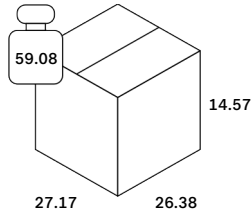

Rim	
Type	Water-based varnish
Color	Plywood Dark Brown
Bottom Panel	
Type	Water-based varnish
Color	Plywood Black

Dimensions

General Dimensions	
Width (in)	24
Depth (in)	24
Height (in)	1.5
Net weight (lbs)	7.06

Wabi Sabi tray - glass - Slate - round - L 61/61/4

20461

Packaging

Packaging General	
Packaging with outer crate	No
Packaging with inner pallet	No
Carton box density (burst strength)	275

Packaging Material Details				
Material	Weight (gram)	Percentage	Recycled	Recyclable
EVA	351	16%	No	Yes
PE	1,240	58%	No	Yes
LDPE	86	4%	No	Yes
CARTON/PAPER	483	22%	No	Yes

Packaging Details

Pack number	0		
Pack length (in)	27.17	Vol (ft3)	1.21
Pack width (in)	26.38	GW (lbs)	59.08
Pack thickness (in)	14.57	EAN	

Pack number	1		
Pack length (in)	26.38	Vol (ft3)	0.99
Pack width (in)	25.39	GW (lbs)	10.58
Pack thickness (in)	2.56	EAN	5404023603838