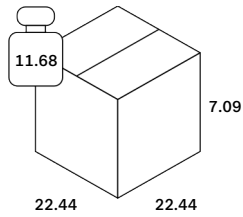

Finishing

Whole Surface	
Type	Water-based varnish
Color	Mahogany Dark Brown
Swatch	MAR-103502

Dimensions

General Dimensions	
Width (in)	19.5
Depth (in)	19.5
Height (in)	4
Net weight (lbs)	3.97

Satellite bowl - varnished mahogany - dark brown 50/50/10

29748

Packaging

Packaging General		Packaging Material Details			
Material	Weight (gram)	Percentage	Recycled	Recyclable	
CARTON/PAPER	12,600	100%	No	Yes	

Packaging Details

Pack number	0		
Pack length (in)	22.44	Vol (ft3)	2.07
Pack width (in)	22.44	GW (lbs)	11.68
Pack thickness (in)	7.09	EAN	

Pack number	1		
Pack length (in)	25.98	Vol (ft3)	3.54
Pack width (in)	25.98	GW (lbs)	31.75
Pack thickness (in)	18.11	EAN	5404023618665

Satellite bowl - varnished mahogany - dark brown 50/50/10

29748

Test, Label and Certificates