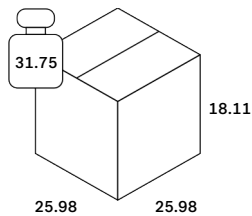

Finishing

Whole Surface	
Type	Water-based varnish
Color	Mahogany Dark Brown
Swatch	MAR-103502

Dimensions

General Dimensions	
Width (in)	19.5
Depth (in)	19.5
Height (in)	4
Net weight (lbs)	3.97

Satellite bowl - varnished mahogany - dark brown 50/50/10

29748

Packaging

Packaging General		Packaging Material Details			
Material	Weight (gram)	Percentage	Recycled	Recyclable	
CARTON/PAPER	12,600	100%	No	Yes	

Packaging Details

Pack number	0		
Pack length (in)	22.44	Vol (ft3)	2.07
Pack width (in)	22.44	GW (lbs)	11.68
Pack thickness (in)	7.09	EAN	

Pack number	1		
Pack length (in)	25.98	Vol (ft3)	3.54
Pack width (in)	25.98	GW (lbs)	31.75
Pack thickness (in)	18.11	EAN	5404023618665

Satellite bowl - varnished mahogany - dark brown 50/50/10

29748

Test, Label and Certificates