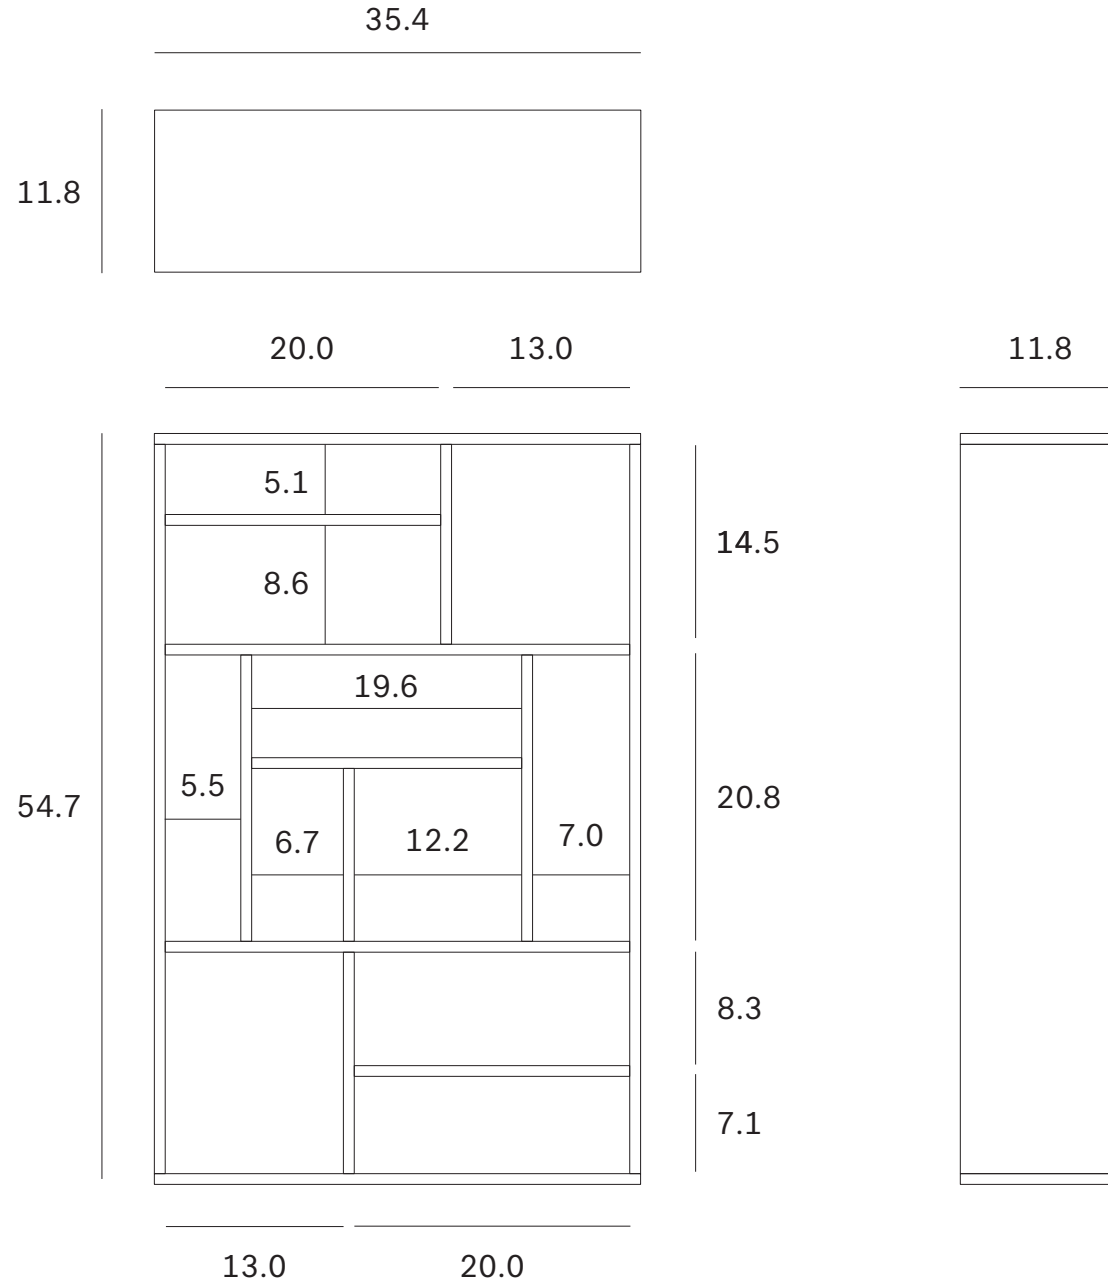

M rack - small - Dimensions (cm)

M rack - small - Dimensions (inches)

M rack - Dimensions (cm)

M rack - Dimensions (inches)