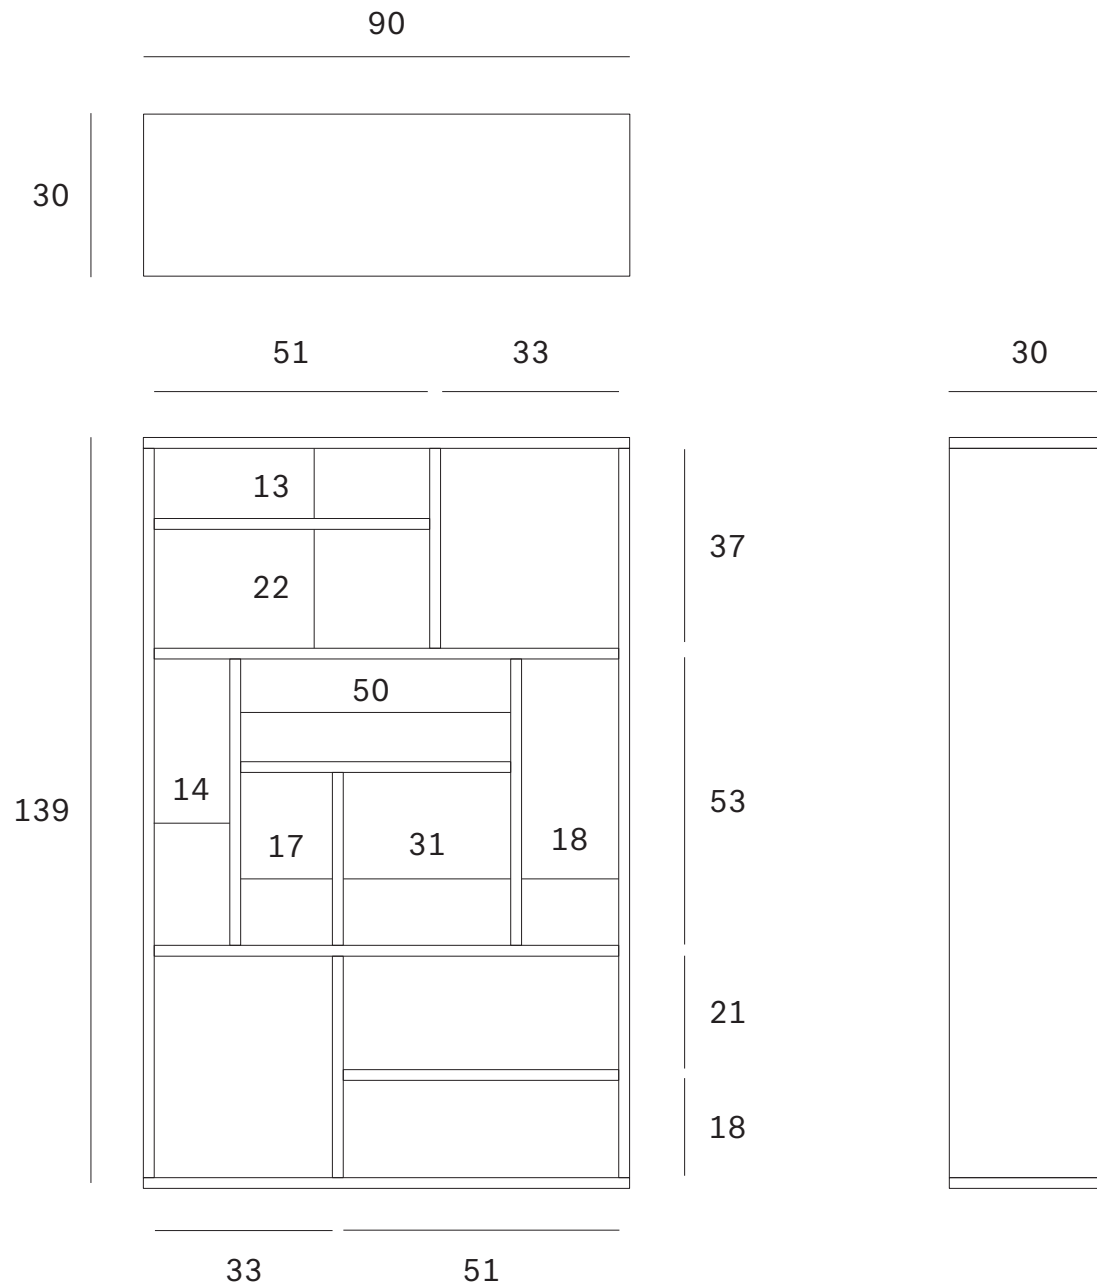

M rack - small - Dimensions (cm)

M rack - small - Dimensions (inches)

M rack - Dimensions (cm)

M rack - Dimensions (inches)