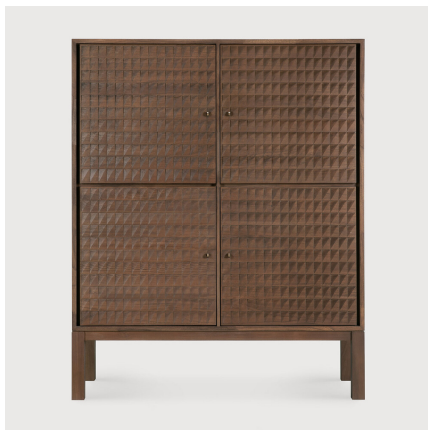

Sono cupboard - varnished teak - light brown - 4 doors 116/48/144

15349

Description

Sono, where antique-inspired craftsmanship meets modern elegance. This refined statement collection features hand-carved panels, offering functional storage behind classic beauty. Delicate casted brass handles elevate its look, making for a stunning addition to a room. It's the perfect blend of style and practicality, providing ample storage while enhancing your décor with its special detailing.

Type Water-based varnish

Color Teak Light Brown

Dimensions

General Dimensions

Width (in) 45.5

Depth (in) 19

Height (in) 56.5

Net weight (lbs) 218.48

Collection	Sono
Category	Storage / Storage Cupboard
Environment	Indoor
Intrastat code	9403608089
Main material	Teak
Material origin	Indonesia
Wood species	Tectona grandis

Sono cupboard - varnished teak - light brown - 4 doors 116/48/144