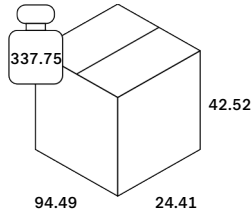

Dimensions

General Dimensions	
Width (in)	90
Depth (in)	19
Height (in)	34.5
Net weight (lbs)	244.72

Collection	Sono
Category	Storage / Sideboards
Environment	Indoor
Intrastat code	9403608089
Main material	Teak
Material origin	Indonesia
Wood species	Tectona grandis

Sono sideboard - varnished teak - light brown - 3 doors - 3 drawers 228/48/87

15347

Packaging

Packaging General		Packaging Material Details				
Packaging with outer crate	No	Material	Weight (gram)	Percentage	Recycled	Recyclable
Packaging with inner pallet	Yes	PE	1,038	3%	No	Yes
Carton box density (burst strength)	275 lbs per square inch	LDPE	2,915	8%	No	Yes
		WOOD	1,974	6%	No	Yes
		CARTON/PAPER	29,573	83%	No	Yes

Packaging Details

Pack length (in)	94.49	Vol (ft3)	56.75
Pack width (in)	24.41	GW (lbs)	337.75
Pack thickness (in)	42.52	EAN	5404023621672

Material

Item Part	Material	Category	%
Body (top, sides, bottom panel)	Teak	Finger joint wood	0
Drawers	Teak	Finger joint wood	0
Doors	Teak	Solid laminated wood	0
Front Panel	Teak	Solid laminated wood	0
Legs	Teak	Solid laminated wood	0
Total			0