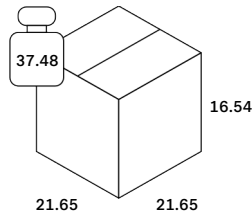

Finishing

All Metal Part	
Type	Powder coating
Color	Metal Black
Top Panel	
Type	Water-based varnish
Color	Plywood Black

Dimensions

General Dimensions	
Width (in)	15.5/20.5
Depth (in)	15.5/20.5
Height (in)	15/12
Net weight (lbs)	27.56

Tray coffee table set - varnished wood - black - square - S/L - trays not included 52/52/38

20791

Packaging

Packaging General	
Packaging with outer crate	No
Packaging with inner pallet	No
Carton box density (burst strength)	275

Packaging Material Details				
Material	Weight (gram)	Percentage	Recycled	Recyclable
EVA	58	1%	No	Yes
LDPE	88	2%	No	Yes
WOOD	359	8%	No	Yes
CARTON/PAPER	3,995	89%	No	Yes

Packaging Details

Pack length (in)	21.65	Vol (ft3)	4.49
Pack width (in)	21.65	GW (lbs)	37.48
Pack thickness (in)	16.54	EAN	5404023612274

Tray coffee table set - varnished wood - black - square - S/L - trays not included 52/52/38

20791

Dimensions

Attribute	Value
Top panel thickness	0.36 inch
Free height under furniture	11.07 inch

Functionality