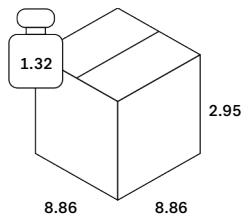

[Assembly Instructions](#)

[Care Instruction - Outdoor Collection](#)

[Line Drawing](#)

Collection	Nomad
Category	Home Textiles / Cushions
Environment	Outdoor
Main material	Textile

Dimensions

General Dimensions	
Width (in)	23.5
Depth (in)	15.5
Height (in)	6
Net weight (lbs)	2.69

Nomad Stripes outdoor cushion - White - lumbar 60/40/15

21102

Packaging

Packaging General	
Packaging with outer crate	No
Packaging with inner pallet	No
Carton box density (burst strength)	

Packaging Material Details				
Material	Weight (gram)	Percentage	Recycled	Recyclable

Packaging Details

Pack number	1		
Pack length (in)	8.86	Vol (ft3)	0.13
Pack width (in)	8.86	GW (lbs)	1.32
Pack thickness (in)	2.95	EAN	5404023628121

Pack number	2		
Pack length (in)	25.59	Vol (ft3)	2.07
Pack width (in)	17.72	GW (lbs)	3.75
Pack thickness (in)	7.87	EAN	