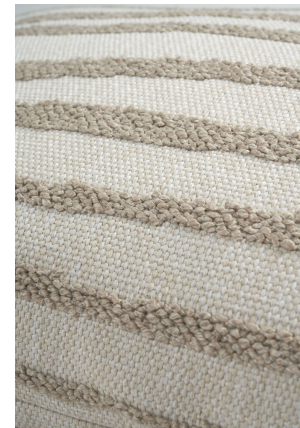

Nomad Stripes outdoor cushion - White - lumbar 60/40/15

21102

Description

Based on some of our most popular interior designs and colours, our outdoor cushions create a plush and cosy setting. With weather resistant covers and quick dry fillers, the Nomad Stripes outdoor cushion offers a luxurious statement to the Jack collection.

[Assembly Instructions](#)

[Care Instruction - Outdoor Collection](#)

[Line Drawing](#)

Collection	Nomad
Category	Home Textiles / Cushions
Environment	Outdoor
Main material	Textile

Dimensions

General Dimensions	
Width (in)	23.5
Depth (in)	15.5
Height (in)	6
Net weight (lbs)	2.69