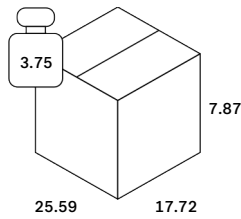

[Assembly Instructions](#)

[Care Instruction - Outdoor Collection](#)

[Line Drawing](#)

Collection	Nomad
Category	Home Textiles / Cushions
Environment	Outdoor
Main material	Textile

Dimensions

General Dimensions	
Width (in)	23.5
Depth (in)	15.5
Height (in)	6
Net weight (lbs)	2.69

Nomad Stripes outdoor cushion - White - lumbar 60/40/15

21102

Packaging

Packaging General	
Packaging with outer crate	No
Packaging with inner pallet	No
Carton box density (burst strength)	

Packaging Material Details				
Material	Weight (gram)	Percentage	Recycled	Recyclable

Packaging Details

Pack number	1		
Pack length (in)	8.86	Vol (ft3)	0.13
Pack width (in)	8.86	GW (lbs)	1.32
Pack thickness (in)	2.95	EAN	5404023628121

Pack number	2		
Pack length (in)	25.59	Vol (ft3)	2.07
Pack width (in)	17.72	GW (lbs)	3.75
Pack thickness (in)	7.87	EAN	