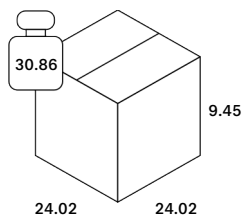

## Dimensions

General Dimensions	
Width (in)	<b>21.5</b>
Depth (in)	<b>19.5</b>
Height (in)	<b>20.5</b>
Net weight (lbs)	<b>18.96</b>

# Swivel tray side table - varnished wood - black - round - XS - tray not included 54/49/52

20729

## Packaging

Packaging General	
Packaging with outer crate	No
Packaging with inner pallet	No
Carton box density (burst strength)	275

Packaging Material Details				
Material	Weight (gram)	Percentage	Recycled	Recyclable
WOOD	535	10%	No	Yes
CARTON/PAPER	4,865	90%	No	Yes

## Packaging Details

Pack length (in)	24.02	Vol (ft3)	3.15
Pack width (in)	24.02	GW (lbs)	30.86
Pack thickness (in)	9.45	EAN	5404023611604