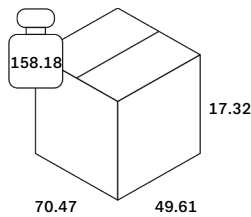

[Assembly Instructions](#)

[Care Instruction - Varnished Wood](#)

[Line Drawing](#)

Finishing

Top Panel	
Type	NC varnish
Color	Teak Off Black
Legs	
Type	Water-based varnish
Color	Teak Off Black

Dimensions

General Dimensions	
Width (in)	67
Depth (in)	47
Height (in)	14
Net weight (lbs)	108.25

Tabwa coffee table - varnished teak - off black - rectangular 170/120/36

12209

Packaging

Packaging General	
Packaging with outer crate	No
Packaging with inner pallet	No
Carton box density (burst strength)	275

Packaging Material Details				
Material	Weight (gram)	Percentage	Recycled	Recyclable
EVA	205	Less than 1%	No	Yes
LDPE	301	1%	No	Yes
CARTON/PAPER	22,144	98%	No	Yes

Packaging Details

Pack length (in)	70.47	Vol (ft3)	35.05
Pack width (in)	49.61	GW (lbs)	158.18
Pack thickness (in)	17.32	EAN	5404023603494