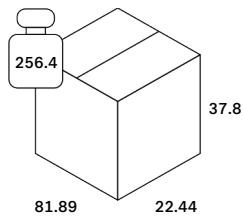

Dimensions

General Dimensions	
Width (in)	78.5
Depth (in)	17.5
Height (in)	33.5
Net weight (lbs)	159.29

Tabwa sideboard - varnished teak - off black - 4 doors 200/45/85

12189

Packaging

Packaging General	
Packaging with outer crate	No
Packaging with inner pallet	Yes
Carton box density (burst strength)	275

Packaging Details

Pack length (in)	81.89	Vol (ft3)	40.19
Pack width (in)	22.44	GW (lbs)	256.4
Pack thickness (in)	37.8	EAN	5404023603449

Tabwa sideboard - varnished teak - off black - 4 doors 200/45/85

12189