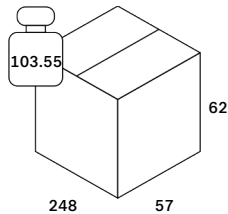

## Dimensions

General Dimensions	
Width (cm)	<b>240</b>
Depth (cm)	<b>45</b>
Height (cm)	<b>51</b>
Net weight (kg)	<b>81.3</b>

# Tabwa TV cupboard - varnished teak - off black - 1 flip-down door - 2 drawers 240/45/51

12195

## Packaging

Packaging General	
Packaging with inner pallet	Yes
Packaging with outer crate	No
Carton box density (burst strength)	275 lbs per square inch

Packaging Material Details				
Material	Weight (gram)	Percentage	Recycled	Recyclable
EVA	292	1%	No	Yes
LDPE	395	2%	No	Yes
PP	25	Less than 1%	Yes	Yes
CARTON/PAPER	21,522	97%	No	Yes
WOOD	16	Less than 1%	No	Yes

## Packaging Details

Pack length (cm)	248	Vol (m3)	0.876432
Pack width (cm)	57	GW (kg)	103.55
Pack thickness (cm)	62	EAN	5404023603456