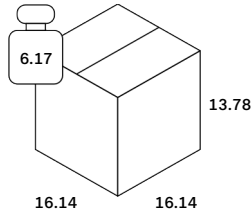

## Dimensions

General Dimensions	
Width (in)	<b>6/8.5/12</b>
Depth (in)	<b>6/8.5/12</b>
Height (in)	<b>1.5/1.5/1.5</b>
Net weight (lbs)	<b>2.32</b>

## Packaging Details

Pack length (in)	<b>16.14</b>	Vol (ft3)	<b>1.04</b>
Pack width (in)	<b>16.14</b>	GW (lbs)	<b>6.17</b>
Pack thickness (in)	<b>13.78</b>	EAN	<b>5404023613783</b>