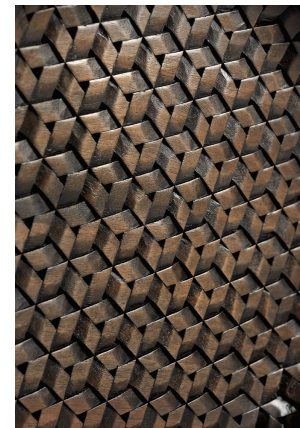

Tampa boards - varnished mahogany - dark brown - set of 3 30/30/4

29751

Description

Both functional and decorative, these boards will delicately accessorise your dining and kitchen space. Each piece is fully hand carved, carrying the works of our skilled artisans into your home.

Use for dry food only.

About Ethnicraft

Authentic craftsmanship is a cornerstone of who we are and what we do at Ethnicraft. Originating with a specialty in solid wood furniture, we are passionate about connecting the dots between great design and artisan skill using warm and natural materials.

[Assembly Instructions](#)

[Care Instruction - Bowls & Boards](#)

[Line Drawing](#)

Collection	Boards
Category	Objects / Bowls & Boards
Environment	Indoor
Intrastat code	4419209000
Main material	Mahogany
Material origin	Indonesia
Wood species	Swietenia macrophylla

Finishing

Whole Surface	
Type	Water-based varnish
Color	Mahogany Dark Brown
Swatch	MAR-103502

Dimensions

General Dimensions	
Width (in)	6/8.5/12
Depth (in)	6/8.5/12
Height (in)	1.5/1.5/1.5
Net weight (lbs)	2.32