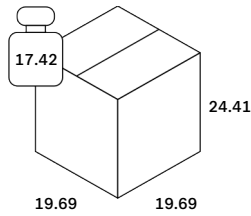

Finishing

Whole Surface	
Type	Unfinished
Color	Teak Natural
Swatch	MAR-101005

Dimensions

General Dimensions	
Width (in)	18
Depth (in)	18
Height (in)	22
Net weight (lbs)	8.82

Tripod side table - teak - round 46/46/56

14212

Packaging

Packaging General	
Packaging with outer crate	No
Packaging with inner pallet	Yes
Carton box density (burst strength)	275 lbs per square inch

Packaging Material Details				
Material	Weight (gram)	Percentage	Recycled	Recyclable
EVA	88	2%	No	Yes
PE	120	3%	No	Yes
LDPE	576	14%	No	Yes
CARTON/PAPER	2,524	64%	No	Yes
WOOD	692	17%	No	Yes

Packaging Details

Pack length (in)	19.69	Vol (ft3)	5.47
Pack width (in)	19.69	GW (lbs)	17.42
Pack thickness (in)	24.41	EAN	5404023600080

Material

Item Part	Material	Category	%
All Wooden Part	Teak	Solid laminated wood	0
Total			0

Dimensions

Attribute	Value
Top panel thickness	0.99 inch
Free height under furniture	20.08 inch

Functionality

Attribute	Value
Max. load furniture	22.05 lbs