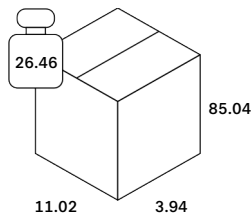

[Assembly Instructions](#)

[Care Instruction - Varnished Wood](#)

[Line Drawing](#)

Finishing

All Wooden Part	
Type	Polyurethane varnish
Color	Oak Black
Swatch	MAR-105926

Dimensions

General Dimensions	
Width (in)	82.5
Depth (in)	8.5
Height (in)	2
Net weight (lbs)	19.85

Collection	Wall
Category	Wall Decor / Shelves
Environment	Indoor
Intrastat code	9403608081
Main material	Oak
Material origin	Serbia
Wood species	Quercus robur

Wall shelf - varnished oak - black 210/22/5

Packaging Details

Pack length (in)	11.02	Vol (ft3)	2.14
Pack width (in)	3.94	GW (lbs)	26.46
Pack thickness (in)	85.04	EAN	5404023613523

Wall shelf - varnished oak - black 210/22/5

51270

Test, Label and Certificates