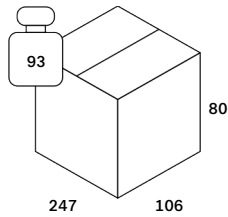

## Dimensions

General Dimensions	
Width (cm)	<b>244</b>
Depth (cm)	<b>95</b>
Height (cm)	<b>75</b>
Net weight (kg)	<b>81.0</b>

## Packaging Details

Pack length (cm)	<b>247</b>	Vol (m3)	<b>2.09456</b>
Pack width (cm)	<b>106</b>	GW (kg)	<b>93.0</b>
Pack thickness (cm)	<b>80</b>	EAN	<b>5404023628497</b>

## Dimensions

Attribute	Value
Armrest height	59 cm
Seat width	227.5 cm
Seat depth	75 cm
Seat height	44 cm