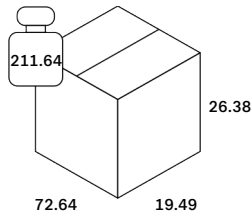

Dimensions

General Dimensions	
Width (in)	71
Depth (in)	17.5
Height (in)	24
Net weight (lbs)	182.99

Whitebird TV cupboard - varnished oak - 1 door - 1 flip-down door - 2 drawers 180/45/61

51466

Packaging

Packaging General	
Packaging with inner pallet	Yes
Packaging with outer crate	No
Carton box density (burst strength)	

Packaging Material Details				
Material	Weight (gram)	Percentage	Recycled	Recyclable
EVA	223	2%	No	Yes
PE	11	Less than 1%	No	Yes
LDPE	199	1%	No	Yes
CARTON/PAPER	13,567	97%	No	Yes

Packaging Details

Pack length (in)	72.64	Vol (ft3)	21.61
Pack width (in)	19.49	GW (lbs)	211.64
Pack thickness (in)	26.38	EAN	5404023602558