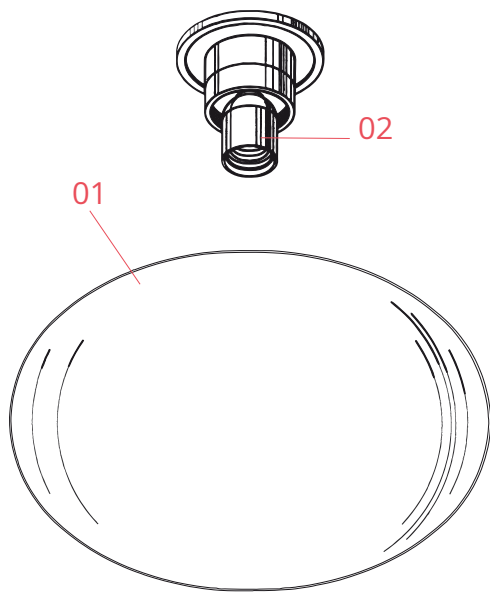

FLOS

FU302800 White

Glo-Ball Ceiling 2

Designed by Jasper Morrison, 1999

Halogen - 250W

Part of the popular Glo-Ball Series, the Glo-Ball C ceiling mounted fixture was created by designer Jasper Morrison. Its shape invokes the radiant calm of a full moon. The Glo-Ball C's diffuser is made of externally acid-etched, hand-blown, flashed opaline glass and a die-cast aluminum threaded ring nut with alodine plating finish. The lamp includes a 30% fiberglass reinforced injection-molded polyamide ceiling fitting and a grey-painted die-case. See the entire Glo-Ball Collection. Inspiration behind the design: Inspired by the soft and serene glow of a full moon in a clear sky, Jasper Morrison created the Glo Ball series to illuminate the otherworldly magic of the night. Models: C1 - Small - 5.5lbs : 10.6" H , 13" Diameter C2 - Large - 11.2lbs : 14.2" H, 17.7" Diameter If you are looking for a smaller size, see Glo-Ball Zero Ceiling & Wall Lamp - 2.2lbs : 6.3" H, 7.5" Diameter

Physical

Color	White
Length (in)	17.72
Net weight (lb)	8.93
Gross weight (lb)	16.31
Package volume (in)	8077.68
IP internal	40

Download

[Mounting instructions](#)

Photometric

Lighting type	Total
Light distribution	Symmetric
Extreme cut off	No

NOT INCLUDED

RF35739

14W E26 120V T38 3000K Led
Lamp

Spare Parts

- | | | |
|-----|-----------------------------------|----------|
| 01. | Glo-Ball opal diffuser. Grey Base | F3055061 |
| 02. | Porcelain E26 Lamp holder | RF34592 |