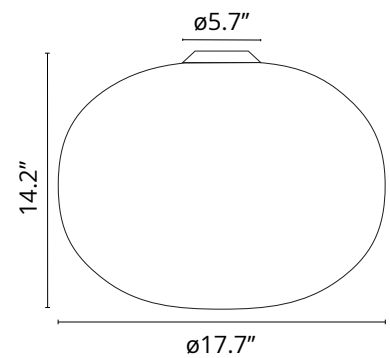

FLOS

FU302800 White

Glo-Ball Ceiling 2

Designed by Jasper Morrison, 1999

Halogen - 250W

Part of the popular Glo-Ball Series, the Glo-Ball C ceiling mounted fixture was created by designer Jasper Morrison. Its shape invokes the radiant calm of a full moon. The Glo-Ball C's diffuser is made of externally acid-etched, hand-blown, flashed opaline glass and a die-cast aluminum threaded ring nut with alodine plating finish. The lamp includes a 30% fiberglass reinforced injection-molded polyamide ceiling fitting and a grey-painted die-case. See the entire Glo-Ball Collection. Inspiration behind the design: Inspired by the soft and serene glow of a full moon in a clear sky, Jasper Morrison created the Glo Ball series to illuminate the otherworldly magic of the night. Models: C1 - Small - 5.5lbs : 10.6" H , 13" Diameter C2 - Large - 11.2lbs : 14.2" H, 17.7" Diameter If you are looking for a smaller size, see Glo-Ball Zero Ceiling & Wall Lamp - 2.2lbs : 6.3" H, 7.5" Diameter

Physical

Color	White
Length (in)	17.72
Net weight (lb)	8.93
Gross weight (lb)	16.31
Package volume (in)	8077.68
IP internal	40

Download

[Mounting instructions](#)

Photometric

Lighting type	Total
Light distribution	Symmetric
Extreme cut off	No