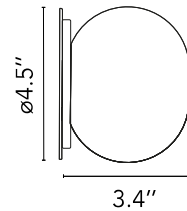

FLOS

FU419009 White

Mini Glo-Ball Ceiling/Wall

Designed by Jasper Morrison, 2002

Part of the popular Glo-Ball Series, Mini Glo-Ball ceiling and wall sconce lamp was created by artist Jasper Morrison to invoke the radiant calm of a full moon. This unique wall or ceiling fixture provides diffused light. Its diffuser consists of an externally acid-etched, hand-blown, flashed opaline glass and a white, injection-molded PPS threaded ring nut. There is an injection-molded PPS white wall fitting. Please note, the base of the fixture will not cover a standard US junction box, a reduction ring is needed and included. Looking for a larger size? Shop the entire Glo-Ball Collection. Inspiration behind the design: Inspired by the soft and serene glow of a full moon in a clear sky, Jasper Morrison created the Glo Ball series to illuminate the otherworldly magic of the night.

Physical

Color	White
Length (in)	7.48
Net weight (lb)	1.43
Gross weight (lb)	1.94
Package height (in)	7.48
Package width (in)	7.48
Package length (in)	7.48
Package volume (in)	418.56
IP internal	40

Download