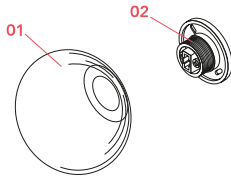

Physical

Color	White
Length (in)	7.48
Net weight (lb)	1.43
Gross weight (lb)	1.94
Package height (in)	7.48
Package width (in)	7.48
Package length (in)	7.48
Package volume (in)	418.56
IP internal	40

Download

Notes

Compliance: ADA

Bulbs

NOT INCLUDED

RF34658

LED lamp G9 5W 100-130V 2700K

Spare Parts

- | | | |
|-----|---|-----------|
| 01. | Mini Glo-Ball Ceiling/Wall & Table
new diffuser assembly | RF4190400 |
| 02. | G9 lamp holder assembly | RFU333100 |