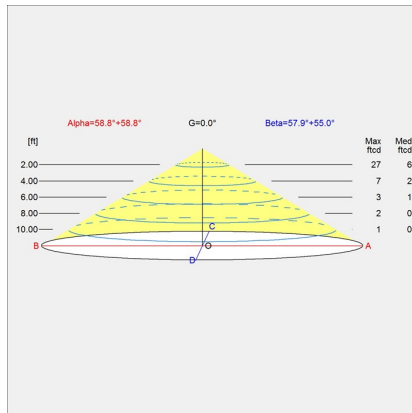

## Light distribution diagrams

CARTESIAN

ISOLUX

POLAR