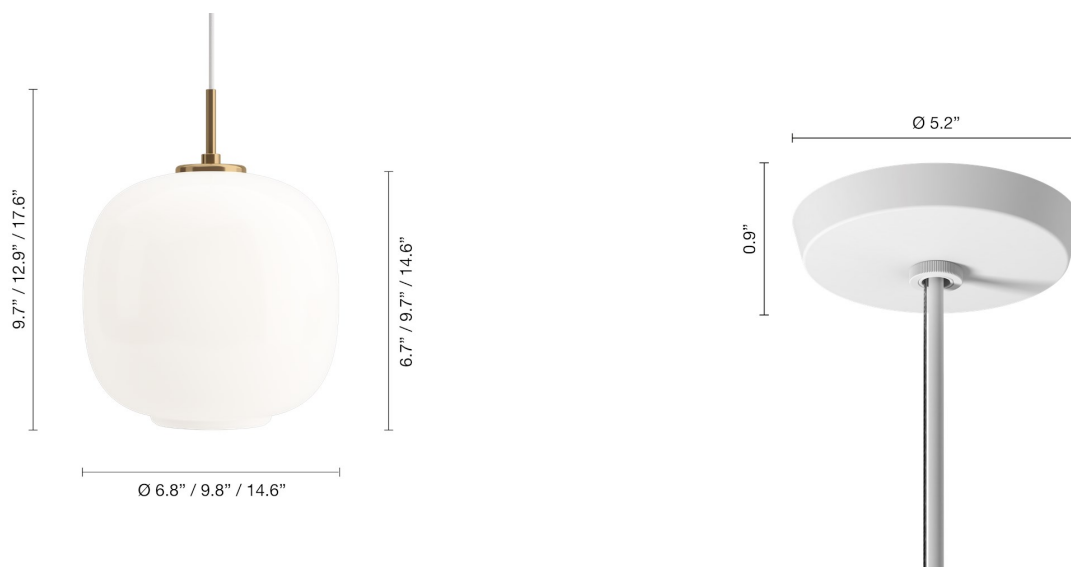

VL 45 RADIOHUS PENDANT

Designed by Vilhelm Lauritzen

Technical specifications

Materials

Mouth-blown polished opal glass. Untreated brushed brass, will patinate.

Finishes

Brushed brass, untreated.
Glossy White Opal, Pale Rose, Pale Yellow or Amber coloured glass.

Mounting

Canopy: White.
Cord type: 2-conductor, 18 AWG white braided fabric covered power cord.
Cord length: 12'. For mounting instructions, see download section on the product detail page.

Information

Electrical:
System Wattage: 10W - 44W
LED Wattage: 9 W or 42 W
Delivered lumens: 440 - 2,711
Efficacy: 44.0 lm/W - 123.2 lm/W

SPECIFICATION NOTES

- 6.9 IN available only in 10W/G16.5/candelabra.
 - 9.8 IN available only in 22W/A-21/medium.
 - 14.6 IN available in 22W/A-21/medium or 44W/LED.
 - Incandescent variants available only in 120V.
 - LED variants available with mains dimming at 120V or 0-10V dimming with 120-277V.
-

Variants

VARIANT NUMBER	COLOR, RAL	W / H / L (IN) / W (LB)
10000149831	GLOSSY WHT OPAL GLASS, 982	14.6 / 17.6 / 14.6 IN / 11.4 LB
10000149832	GLOSSY WHT OPAL GLASS, 982	14.6 / 17.6 / 14.6 IN / 11.4 LB
10000149833	GLOSSY WHT OPAL GLASS, 982	14.6 / 17.6 / 14.6 IN / 11.4 LB
10000149834	GLOSSY WHT OPAL GLASS, 982	14.6 / 17.6 / 14.6 IN / 11.4 LB
5741925326	GLOSSY WHT OPAL GLASS, 982	6.8 / 9.7 / 6.8 IN / 3.1 LB
5741935882	GLOSSY WHT OPAL GLASS, 982	9.8 / 12.9 / 9.8 IN / 4.5 LB
5741935950	GLOSSY WHT OPAL GLASS, 982	- / - / - IN / 9.0 LB
5741940770	BRASS/GLOSSY PALE ROSE GLASS	- / - / - IN / 3.1 LB
5741944912	BRASS/GLOSSY AMBER GLASS	6.9 / 9.7 / 6.9 IN / 3.1 LB
5741944967	BRASS/GLOSSY PALE YELLOW GLASS	6.9 / 9.7 / 6.9 IN / 3.1 LB
5741945018	BRASS/GLOSSY AMBER GLASS	9.8 / 12.9 / 9.8 IN / 4.5 LB
5741945063	BRASS/GLOSSY PALE YELLOW GLASS	9.8 / 12.9 / 9.8 IN / 4.5 LB
5741945089	BRASS/GLOSSY PALE ROSE GLASS	9.8 / 12.9 / 9.8 IN / 4.5 LB
