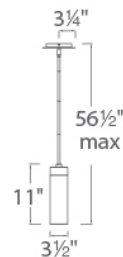

REPLACEMENT PARTS

- RPL-ROD-IN06-SN - 6" rod - SN finish
RPL-ROD-IN12-SN - 12" rod - SN finish

FINISHES:

Satin Nickel

LINE DRAWING

WAC LIGHTING

Elementum

Mini Pendant

For custom requests please contact customs@wacighting.com

DESCRIPTION

True chemistry between light and style.

FEATURES

- Twist lock glass attachment
- Slope ceiling adaptable. Hang straight swivel up to 90 degrees
- Three 12" and one 6" downrods included (additional downrods available)
- Evenly lit etched opal glass
- Simple form, big impact
- Driver installed within the Junction Box, driver dimension: 2.8" x 1.6" x 1.1"
- 5 year warranty