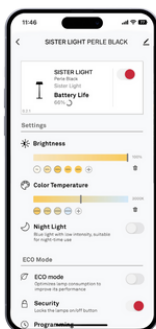

## ZAFFERANO LIGHTING APP

- Available on Android and iOS
- Group lamps to control multiple lamps at once
- Dimmable from 1% to 100% brightness
- Tunable color temperature (2200K-4000K)
- Disable touch control (locks the touch on/off button)
- Battery monitoring
- Set on/off timer
- Night light (blue light with low intensity suitable for nighttime use)
- Eco Mode (optimizes lamp consumption to improve performance)