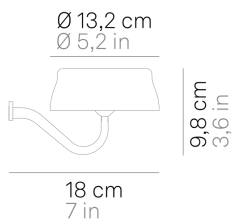

LED

dimnable

IP65

LD1082

	Anodized Green	V3		Pearl White	B3
	Anodized Copper	R3		Pearl Black	D3
	Anodized Gold	O3		Ivory	I3

**DESIGNED IN ITALY BY ZAFFERANO SRL, MADE IN PRC,
DISTRIBUTED BY ZAFFERANO AMERICA**

Zafferano America - 301 Penhorn Avenue, Unit 5
Secaucus, NJ 07094

www.zafferanoamerica.com
orders@zafferanoamerica.com
888-744-5277

zafferano