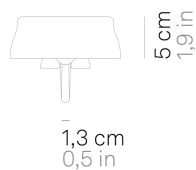

LED

dimnable

IP65