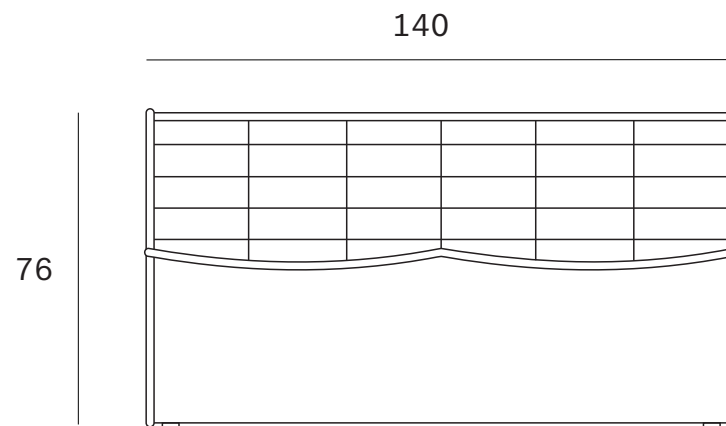

Ethnicraft

N701 modular sofa - 2 seater - Dimensions (cm)

Ethnicraft

N701 modular sofa - 2 seater - Dimensions (inches)

Ethnicraft

N701 modular sofa - 1 seater - Dimensions (cm)

Ethnicraft

N701 modular sofa - 1 seater - Dimensions (inches)

Ethnicraft

N701 modular sofa - 90° square corner - Dimensions (cm)

Ethnicraft

N701 modular sofa - 90° square corner - Dimensions (inches)