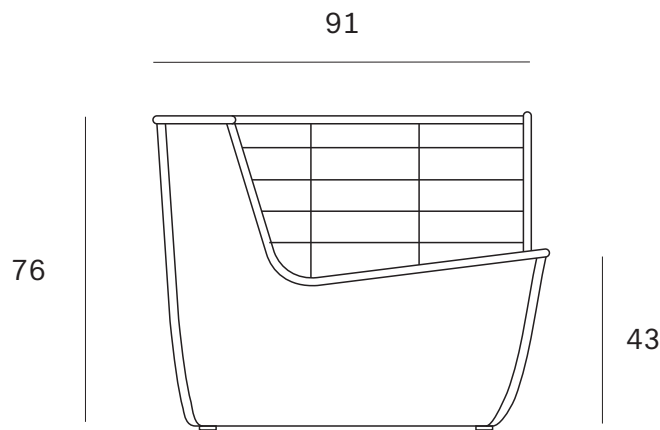

Ethnicraft

N701 modular sofa - 2 seater - Dimensions (cm)

Ethnicraft

N701 modular sofa - 2 seater - Dimensions (inches)

Ethnicraft

N701 modular sofa - 1 seater - Dimensions (cm)

Ethnicraft

N701 modular sofa - 1 seater - Dimensions (inches)

Ethnicraft

N701 modular sofa - 90° square corner - Dimensions (cm)

Ethnicraft

N701 modular sofa - 90° square corner - Dimensions (inches)