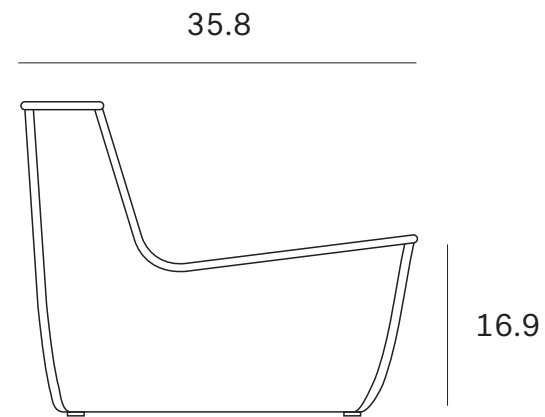

Ethnicraft

N701 modular sofa - 2 seater - Dimensions (cm)

Ethnicraft

N701 modular sofa - 2 seater - Dimensions (inches)

Ethnicraft

N701 modular sofa - 1 seater - Dimensions (cm)

Ethnicraft

N701 modular sofa - 1 seater - Dimensions (inches)

Ethnicraft

N701 modular sofa - 90° square corner - Dimensions (cm)

Ethnicraft

N701 modular sofa - 90° square corner - Dimensions (inches)