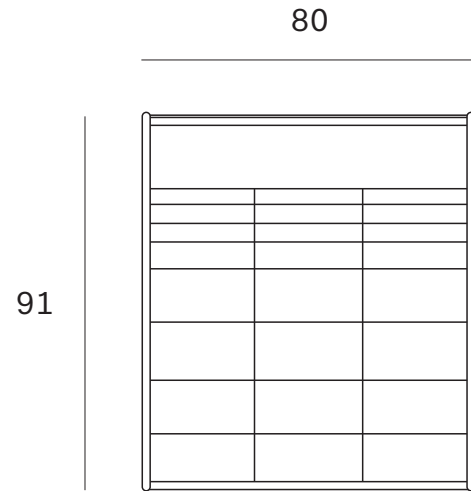

Ethnicraft

N701 modular sofa - 2 seater - Dimensions (cm)

Ethnicraft

N701 modular sofa - 2 seater - Dimensions (inches)

Ethnicraft

N701 modular sofa - 1 seater - Dimensions (cm)

Ethnicraft

N701 modular sofa - 1 seater - Dimensions (inches)

Ethnicraft

N701 modular sofa - 90° square corner - Dimensions (cm)

Ethnicraft

N701 modular sofa - 90° square corner - Dimensions (inches)