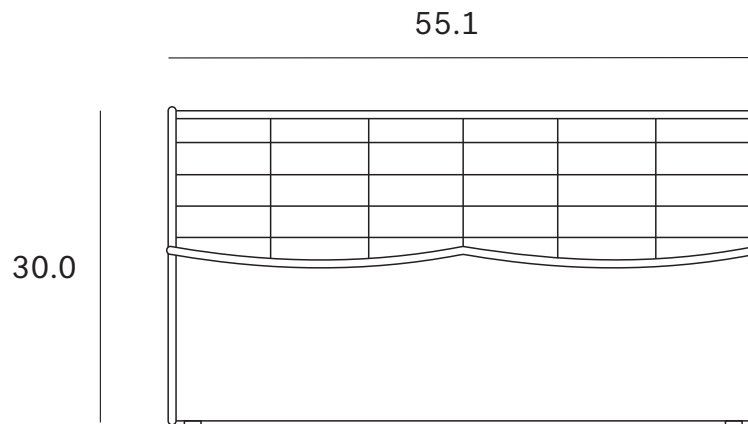

Ethnicraft

N701 modular sofa - 2 seater - Dimensions (cm)

Ethnicraft

N701 modular sofa - 2 seater - Dimensions (inches)

Ethnicraft

N701 modular sofa - 1 seater - Dimensions (cm)

Ethnicraft

N701 modular sofa - 1 seater - Dimensions (inches)

Ethnicraft

N701 modular sofa - 90° square corner - Dimensions (cm)

Ethnicraft

N701 modular sofa - 90° square corner - Dimensions (inches)