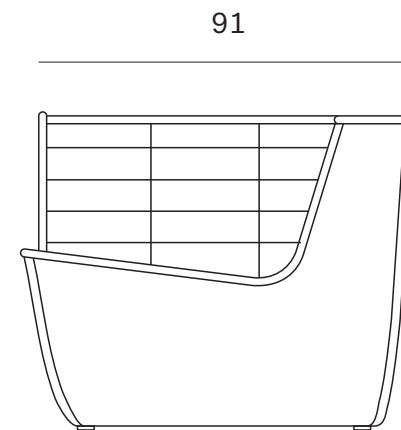

Ethnicraft

N701 modular sofa - 2 seater - Dimensions (cm)

Ethnicraft

N701 modular sofa - 2 seater - Dimensions (inches)

Ethnicraft

N701 modular sofa - 1 seater - Dimensions (cm)

Ethnicraft

N701 modular sofa - 1 seater - Dimensions (inches)

Ethnicraft

N701 modular sofa - 90° square corner - Dimensions (cm)

Ethnicraft

N701 modular sofa - 90° square corner - Dimensions (inches)