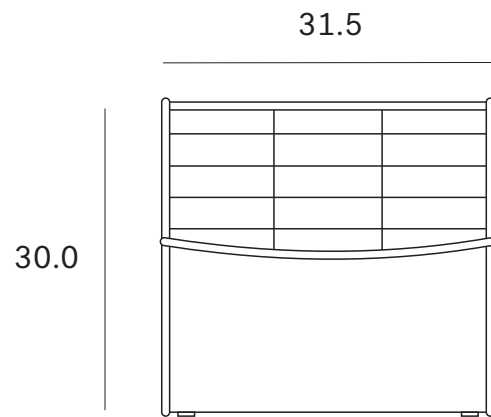

Ethnicraft

N701 modular sofa - 2 seater - Dimensions (cm)

Ethnicraft

N701 modular sofa - 2 seater - Dimensions (inches)

Ethnicraft

N701 modular sofa - 1 seater - Dimensions (cm)

Ethnicraft

N701 modular sofa - 1 seater - Dimensions (inches)

Ethnicraft

N701 modular sofa - 90° square corner - Dimensions (cm)

Ethnicraft

N701 modular sofa - 90° square corner - Dimensions (inches)