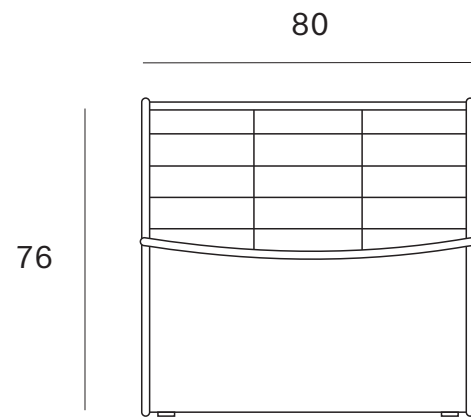

Ethnicraft

N701 modular sofa - 2 seater - Dimensions (cm)

Ethnicraft

N701 modular sofa - 2 seater - Dimensions (inches)

Ethnicraft

N701 modular sofa - 1 seater - Dimensions (cm)

Ethnicraft

N701 modular sofa - 1 seater - Dimensions (inches)

Ethnicraft

N701 modular sofa - 90° square corner - Dimensions (cm)

Ethnicraft

N701 modular sofa - 90° square corner - Dimensions (inches)