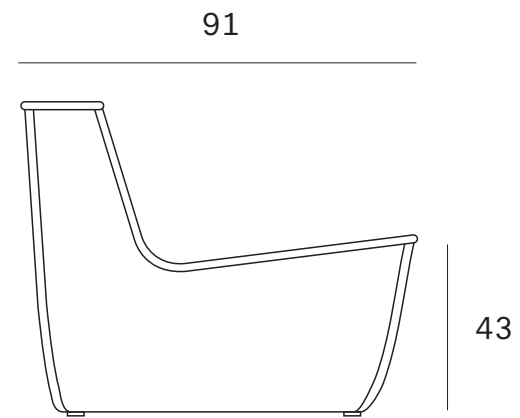

Ethnicraft

N701 modular sofa - 2 seater - Dimensions (cm)

Ethnicraft

N701 modular sofa - 2 seater - Dimensions (inches)

Ethnicraft

N701 modular sofa - 1 seater - Dimensions (cm)

Ethnicraft

N701 modular sofa - 1 seater - Dimensions (inches)

Ethnicraft

N701 modular sofa - 90° square corner - Dimensions (cm)

Ethnicraft

N701 modular sofa - 90° square corner - Dimensions (inches)