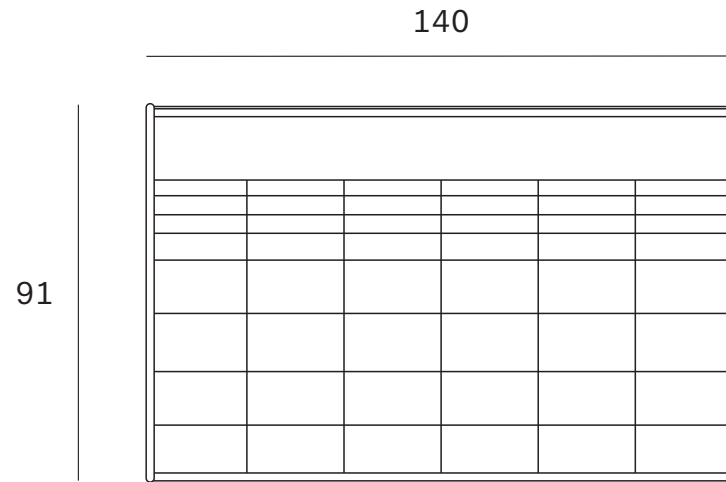

Ethnicraft

N701 modular sofa - 2 seater - Dimensions (cm)

Ethnicraft

N701 modular sofa - 2 seater - Dimensions (inches)

Ethnicraft

N701 modular sofa - 1 seater - Dimensions (cm)

Ethnicraft

N701 modular sofa - 1 seater - Dimensions (inches)

Ethnicraft

N701 modular sofa - 90° square corner - Dimensions (cm)

Ethnicraft

N701 modular sofa - 90° square corner - Dimensions (inches)