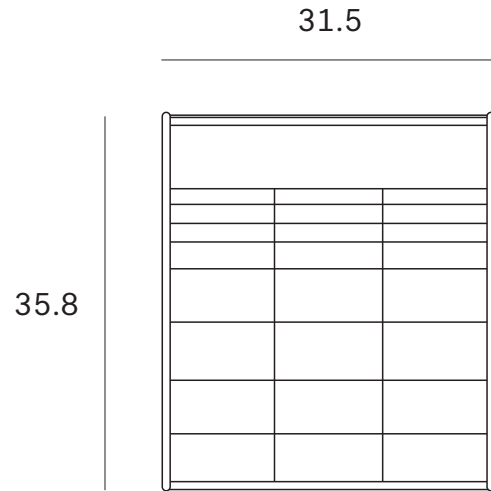

Ethnicraft

N701 modular sofa - 2 seater - Dimensions (cm)

Ethnicraft

N701 modular sofa - 2 seater - Dimensions (inches)

Ethnicraft

N701 modular sofa - 1 seater - Dimensions (cm)

Ethnicraft

N701 modular sofa - 1 seater - Dimensions (inches)

Ethnicraft

N701 modular sofa - 90° square corner - Dimensions (cm)

Ethnicraft

N701 modular sofa - 90° square corner - Dimensions (inches)