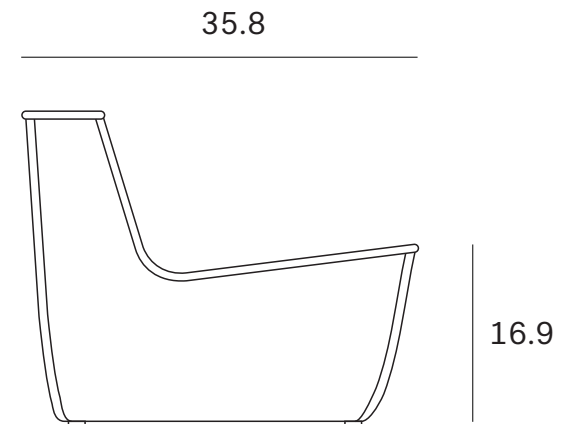

Ethnicraft

N701 modular sofa - 2 seater - Dimensions (cm)

Ethnicraft

N701 modular sofa - 2 seater - Dimensions (inches)

Ethnicraft

N701 modular sofa - 1 seater - Dimensions (cm)

Ethnicraft

N701 modular sofa - 1 seater - Dimensions (inches)

Ethnicraft

N701 modular sofa - 90° square corner - Dimensions (cm)

Ethnicraft

N701 modular sofa - 90° square corner - Dimensions (inches)