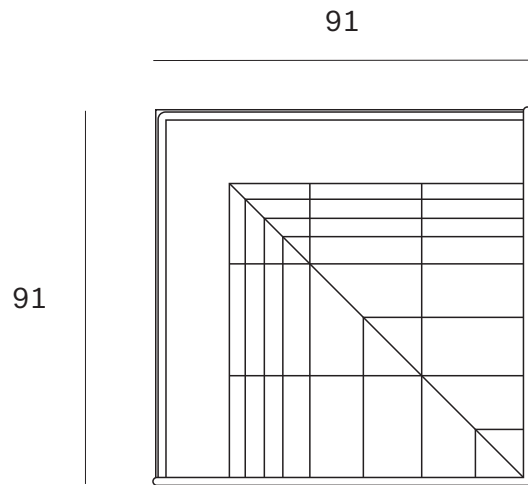

Ethnicraft

N701 modular sofa - 2 seater - Dimensions (cm)

Ethnicraft

N701 modular sofa - 2 seater - Dimensions (inches)

Ethnicraft

N701 modular sofa - 1 seater - Dimensions (cm)

Ethnicraft

N701 modular sofa - 1 seater - Dimensions (inches)

Ethnicraft

N701 modular sofa - 90° square corner - Dimensions (cm)

Ethnicraft

N701 modular sofa - 90° square corner - Dimensions (inches)