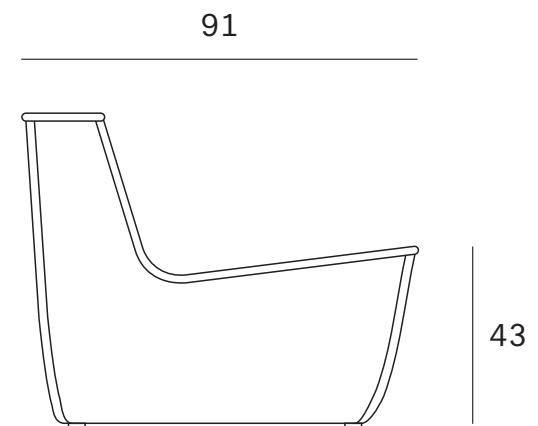

Ethnicraft

N701 modular sofa - 2 seater - Dimensions (cm)

Ethnicraft

N701 modular sofa - 2 seater - Dimensions (inches)

Ethnicraft

N701 modular sofa - 1 seater - Dimensions (cm)

Ethnicraft

N701 modular sofa - 1 seater - Dimensions (inches)

Ethnicraft

N701 modular sofa - 90° square corner - Dimensions (cm)

Ethnicraft

N701 modular sofa - 90° square corner - Dimensions (inches)