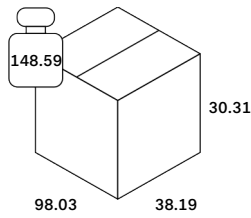

[Assembly Instructions](#)

[Care Instruction - Upholstered Fabric](#)

[Line Drawing](#)

Finishing

Upholstery covering	
Type	Structured
Color	Dark Grey
Swatch	MAR-100299

Dimensions

General Dimensions	
Width (in)	96.5
Depth (in)	36
Height (in)	30
Net weight (lbs)	113.32

N701 sofa - Dark Grey fabric - 3 seater

245/91/76

20217

Packaging

Packaging General	
Packaging with outer crate	No
Packaging with inner pallet	No
Carton box density (burst strength)	275 lbs per square inch

Packaging Material Details				
Material	Weight (gram)	Percentage	Recycled	Recyclable
LDPE	972	6%	No	Yes
CARTON/PAPER	15,028	94%	No	Yes

Packaging Details

Pack length (in)	98.03	Vol (ft3)	65.68
Pack width (in)	38.19	GW (lbs)	148.59
Pack thickness (in)	30.31	EAN	5404023631084