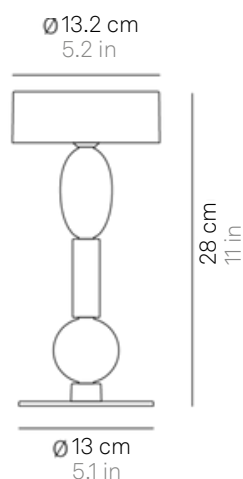

Royal Family_Table Lamp

- Battery-powered portable LED table lamp
- Designed by Lucchesedesign
- Painted aluminum body with handblown borosilicate glass elements
- Prismatic polycarbonate diffuser
- Can be controlled via Wi-Fi using the Zafferano Lighting app
- Painted finishes suitable for indoor and outdoor use (IP65 rating); gold leaf finish suitable for indoor use only
- 4-step touch dimming (100%, 60%, 30%, 6%)
- 4 color temperature selection: 2200K/2700K/3000/4000K
- Full range dimming and color temperature selection when controlled via the app
- Rechargeable and replaceable Lithium-ion battery pack
- Light lasts approx. 8-36 hours (depending on brightness level); charging time approximately 4 hours
- Contact charging base included

LED dimmable IP65

LD1160

	Gold Leaf w/ Clear Glass	BFO		White with Clear and Gray Glass	B3
	Titanium w/ Clear and Gray Glass	T3			

DESIGNED IN ITALY BY ZAFFERANO SRL, MADE IN PRC, DISTRIBUTED BY ZAFFERANO AMERICA

Zafferano America - 301 Penhorn Avenue, Unit 5
Secaucus, NJ 07094

www.zafferanoamerica.com
orders@zafferanoamerica.com
888-744-5277

zafferano