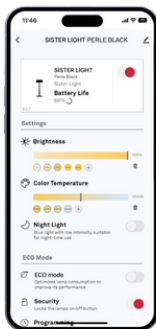

## ZAFFERANO LIGHTING APP

- Available on Android and iOS
- Group lamps to control multiple lamps at once
- Dimmable from 1% to 100% brightness
- Tunable color temperature (2200K-4000K)
- Disable touch control (locks the touch on/off button)
- Battery monitoring
- Set on/off timer
- Night light (blue light with low intensity suitable for nighttime use)
- Eco Mode (optimizes lamp consumption to improve performance)