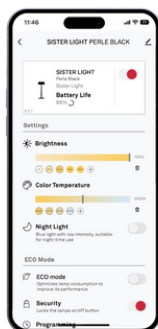

Sister Light Wi-Fi Mini_Table Lamp

- Battery-powered portable LED table lamp
- Classic design provides direct illumination
- Brushed anodized or painted aluminum body
- Prismatic polycarbonate diffuser
- Can be controlled via Wi-Fi using the Zafferano Lighting app
- Suitable for indoor or outdoor use (IP65 rating)
- Impact resistant (IK07) and salt spray resistant (1500h)
- 4-step touch dimming (100%, 60%, 30%, 6%)
- 4 color temperature selection: 2200K/2700K/3000/4000K
- Rechargeable and replaceable Lithium-ion battery pack
- Light lasts approx. 8-36 hours (depending on brightness level); charging time approximately 5 hours
- Contact charging base included

www.zafferanoamerica.com
orders@zafferanoamerica.com
888-744-5277

zafferano

Sister Light Wi-Fi Mini_Table Lamp

Lighting specifications

source	LED
type	SMD
total power	3.2 W
power LED	2.3 W
color temperature	2200 - 2700 - 3000 - 4000K
lumen lamp	180 - 200 - 214 - 262 lm
lumen LED	250 - 275 - 296 - 338 lm
beam angle	100°
CRI	> 90
class	D
dimmer	TOUCH DIMMER
motion sensor	NO

ACCESSORIES

LD0350RP

6-Lamp Charging Platform

14.6" • 20" • 2.3" • 30W
IP20 • 100-240V • 50/60 Hz

LD1080RB

Replacement Charger

LD0340RA-12

12-Lamp USB-A Charging Hub

5" • 6" • 1.3" • 150W
IP20 • 100-240V • 50/60 Hz

ZAFFERANO LIGHTING APP

- Available on Android and iOS
- Group lamps to control multiple lamps at once
- Dimmable from 1% to 100% brightness
- Tunable color temperature (2200K-4000K)
- Disable touch control (locks the touch on/off button)
- Battery monitoring
- Set on/off timer
- Night light (blue light with low intensity suitable for nighttime use)
- Eco Mode (optimizes lamp consumption to improve performance)